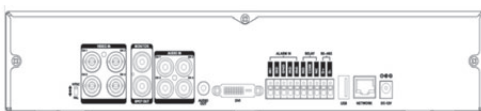

### FEATURES

- 4, 8, or 16 Video Inputs with 1 Main, 1 Spot Monitor Output and 1 DVI output
- H.264 Compression
- Supports both Dynamic and Static IP Addresses
- 4, 8, and 16 Alarm Inputs / 1 Relay Out
- Up to 120 IPS Recording (VT-EH4) / Up to 240 IPS Recording (VT-EH8 / VT-EH16)
- Remote Viewing over the Internet, LAN, or Windows Mobile based PDA and iPhone.
- Supports two internal Hard Drives
- 250GB to 4TB Internal Storage Options
- "Quick Search" Function for automatic review
- Automatic sending of Health and Event notifications via email
- 4 Audio Inputs & 1 Output
- Control locally via Front Panel, USB Mouse or with the Included IR Remote control
- PTZ Control over RS-485
- Backup via Ethernet or USB
- Built-In Bandwidth Throttling
- Rack Kit "Ears" Available (VT-E RK)